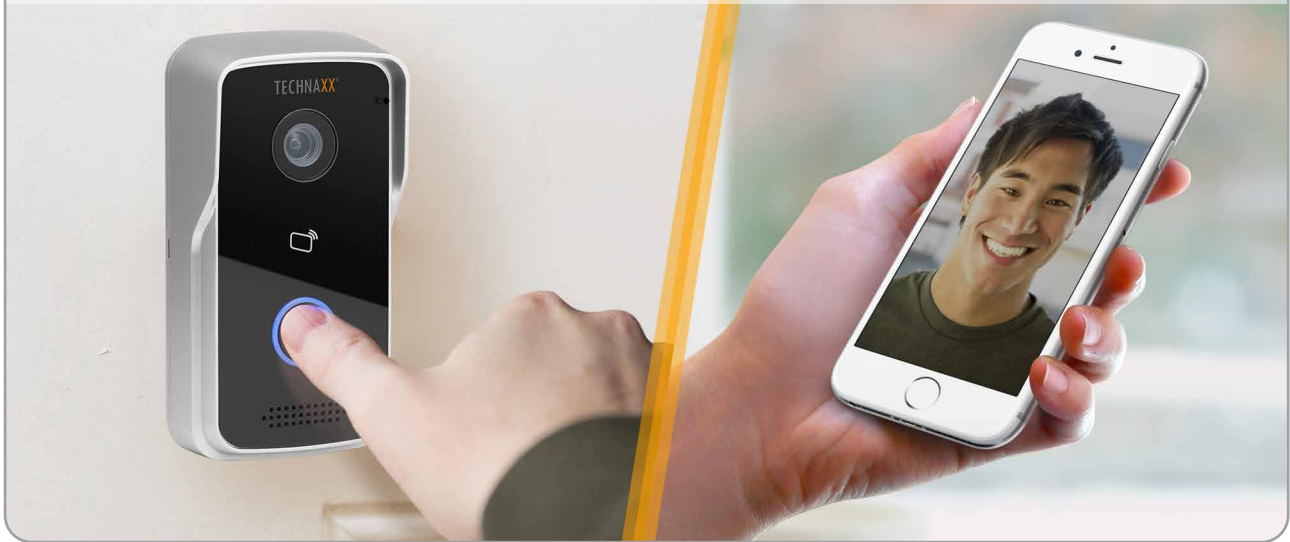

## Smart WiFi Video Door Phone TX-82

Video Door Phone with WiFi outdoor camera & door opener function

- |  |  |  |   |
|--|--|--|---|
| HD Kamera 720P mit CMOS Sensor /<br>HD Camera 720P with CMOS Sensor  | Überwachung von Eingangsbereichen /<br>Monitoring Entrance Areas               | Echtzeit-Videoaufnahme /<br>Real Time Video Recording  | Schnappschussaufnahme /<br>Snapshot Function                          |
| Live-Bild via Mobiltelefon /<br>Live preview via mobile phone  | Türöffnung via APP oder RFID/NFC Chip /<br>Unlock door by APP or RFID/NFC Chip | Sichtwinkel 105° horizontal & 72° vertikal /<br>Viewing Angle 105° horizontal & 72° vertical | Nachtsichtfunktion /<br>Night Vision Function                         |
| Push-Nachricht via APP bei Türklingel &<br>Sabotagealarm /<br>Push Notice via APP by door ring &<br>tamper alarm | Gegensprechanlage /<br>2-Way-Communication                                     | Speicherung auf MicroSD Karte /<br>Storage on MicroSD Card                                   | IP65 Strahlwasser- & Staubschutz /<br>IP65 Waterjet & Dust Protection |

- Video Door Phone with WiFi outdoor camera & door opener function via APP
- Connection via WiFi ~25m or network cable
- 1/4" CMOS image sensor HD with 1 megapixel
- Real Time Video HD 720P via APP
- Video resolution 1280x720
- 2.2mm lens: viewing angle 105° horizontal & 72° vertical
- Night Vision Function ~1-2m with IR-Cut
- Push Notice via APP by door ring & tamper alarm
- Access via free iOS & Android APP
- 2-way communication (built-in microphone & speaker)
- Supports RFID/NFC chip card to open the entrance door
- List of visitors with date & time
- Storage on MicroSD cards up to 32GB or FTP server
- IP65 camera protection class (against waterjet & dust)