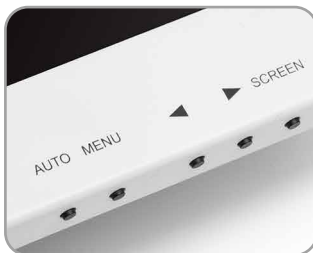

## Security Premium Surveillance Camera Set TX-30

18.5 inch monitor with recording function & HD outdoor camera

 18.5" HD LCD Monitor with loudspeaker / 18.5" HD LCD Monitor mit Lautsprecher	 HD Camera 720P with CMOS Sensor / HD Kamera 720P mit CMOS Sensor	 Wireless Transmission with 2.4GHz / Funkübertragung mit 2.4GHz	 Wireless Camera Connection max. 8 Cameras / Kabellose Kameraverbindung max. 8 Kameras
 USB Backup Function / USB-Backup-Funktion	 Real Time Video for Recording / Echtzeit-Videoaufnahme	 Hard Disk Storage Function / Festplattenspeicherfunktion	 Push Message via APP when motion is detected / Push-Nachricht via APP bei Bewegungserkennung
 PIR Day & Night Vision Function / PIR-Tag- & Nachtsichtfunktion	 8-Windows Split-Screen Function / 8-Fenster-Teilungsfunktion	 IP66 Waterjet & Dust Protection / IP66 Strahlwasser- & Staubschutz	 Built-in Microphone Audio Recording / Eingebautes Mikrofon für Audioaufnahmen

- Recorder & Receiver & Monitor in one device
- Wireless transmission with 2.4GHz via Plug & Play
- HD LCD monitor with loudspeaker
- HD camera video resolution 1280x720 (720P)
- Built-in camera microphone for audio recording
- PIR sensor with ~8m distance at day & night
- Push message via APP when motion is detected
- Wireless camera connection with up to 8 cameras
- 8-windows split-screen function with real-time/routine/event surveillance
- Hard disk storage function & USB backup function
- Network operation via LAN cable connection
- Mobile viewing via free iOS & Android APP (Technaxx Security Premium)
- Easy monitoring via PC (PC Client software)